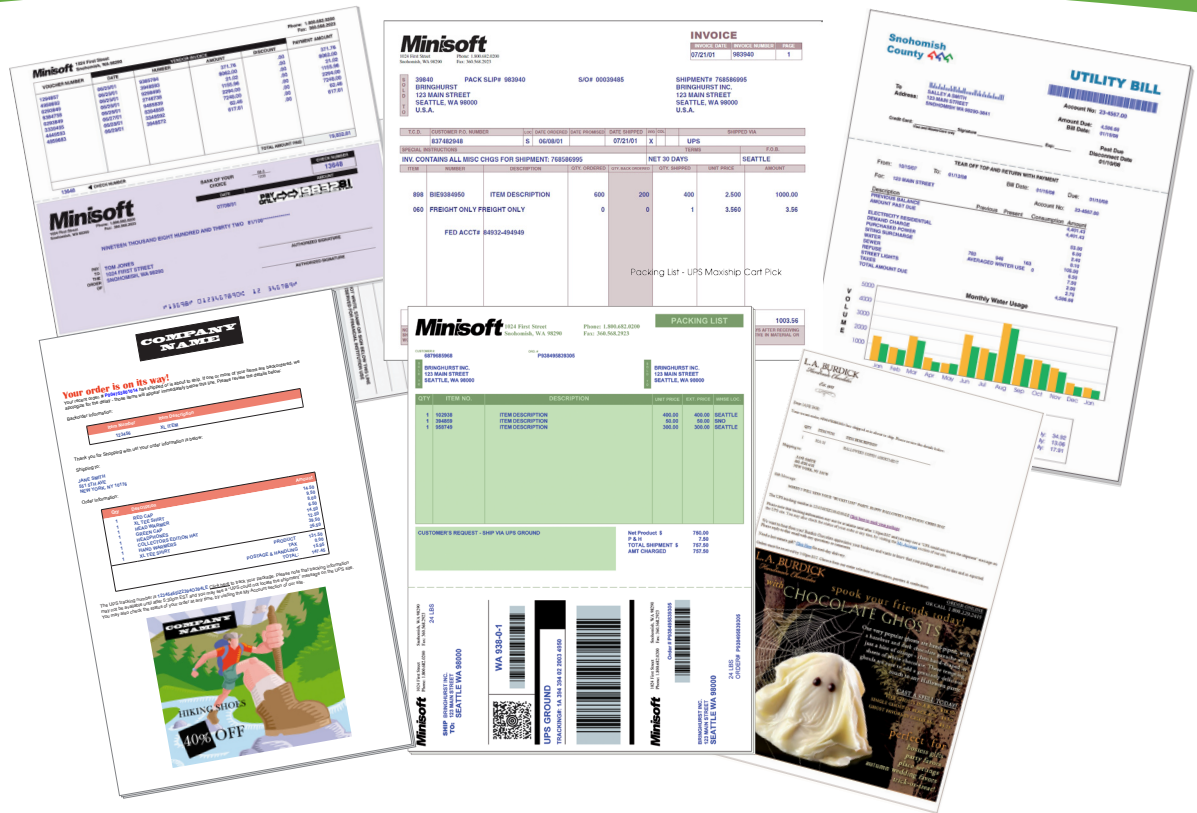

eFORMz Quick Facts:

Integrates

with Manhattan, Red Prairie, Ecometry, Microsoft Dynamics, QAD, JDE, Infor, DST Health, McKesson and Oracle.

Written in Java,

eFORMz runs on Windows, Linux, HP/UX, iSeries/AS400, AIX, Open VMS, MPE and Solaris.

Forms Library

A large selection of industry specific forms are available to shorten implementation time.

Form Creation Made Easy

Use MS Word, MS Publisher, Adobe, OpenOffice to design forms.

Give us a call to learn more about eFORMz & eDirect Plus Today!

(800)682-0200

www.minisoft.com

eFORMz is a powerful, next-generation electronic forms automation solution for formatting, personalizing and delivering ERP application output. eFORMz converts standard print output into attractive, functional documents that can be distributed via print, fax, email, and the web.

There is no need to learn a proprietary design tool or programming language when creating a form. With eFORMz YOU have the power to design forms with the publishing tools you're familiar with. eFORMz integrates seamlessly with MS Word, MS Publisher, Adobe, or OpenOffice. Use eFORMz to design packing lists, shipping labels, invoices, purchase orders, bills of lading, gift certificates, checks, barcodes, and much more!